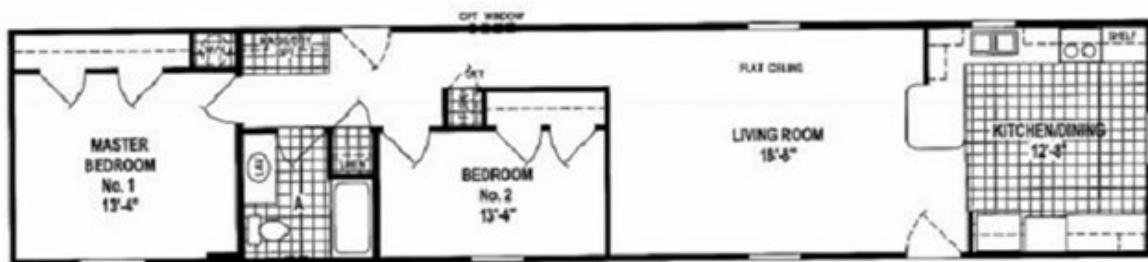

THE LAKEHOUSE

P9316614 (916 SQ. FT.) 2BEDROOM

OPTION CORNER SHOWER BATH

Our home building facilities invest in continuous product and process improvements. Plans, dimensions, features, materials, specifications and availability are subject to change without notice or obligation. Renderings and floor plans are representative likenesses of our homes and may differ from the actual homes. We invite you to tour a Home Center near you and inspect the highest value in quality housing available or call (740) 389-4424 to speak with a Home Consultant. Copyright 2017, CMH. All rights reserved.